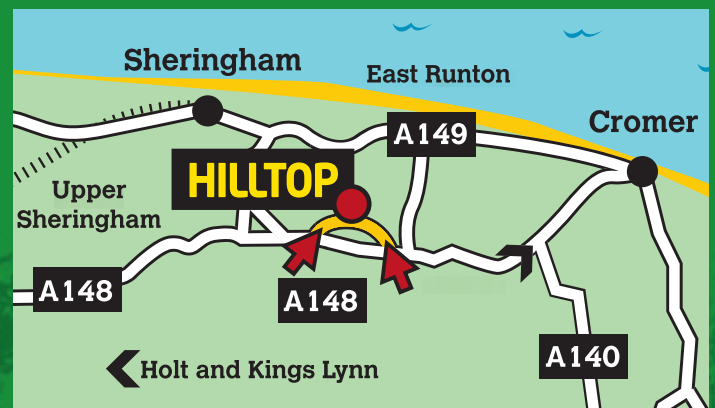

How to find us

Hilltop is situated approximately 2 miles (3km) South of Sheringham amidst 'Old Wood' only accessible from the A148 main road between Cromer and Holt.

Hilltop Outdoor Centre

Old Wood, Sheringham, Norfolk, NR26 8TS